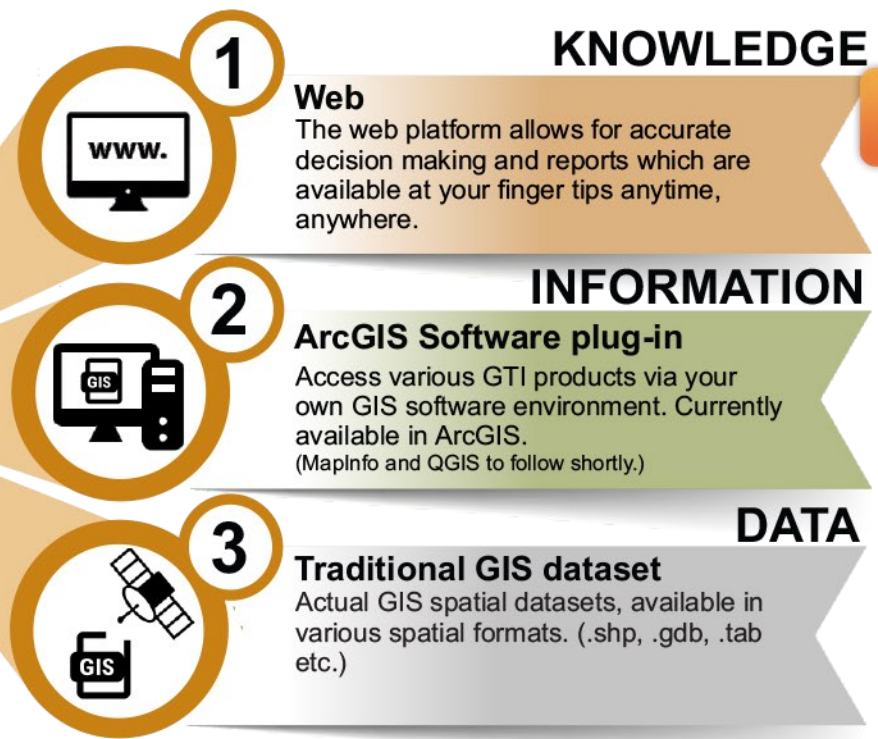

INTEGRATED SOLUTIONS

- Analyse
- Monitor
- Report

Our industry leading products and solutions are now accessible across various platforms.

Extracting information *without GIS knowledge* has never been easier...

No GIS skills required

Available
AUGUST
2018

Multi-Platform Products & Solutions

- Land Use
- Population
- Demographics
- Working Population
- New Developments
- Growth Potential
- Historical Land Use
- Cultivation
- Building Footprints

2018 Gauteng release