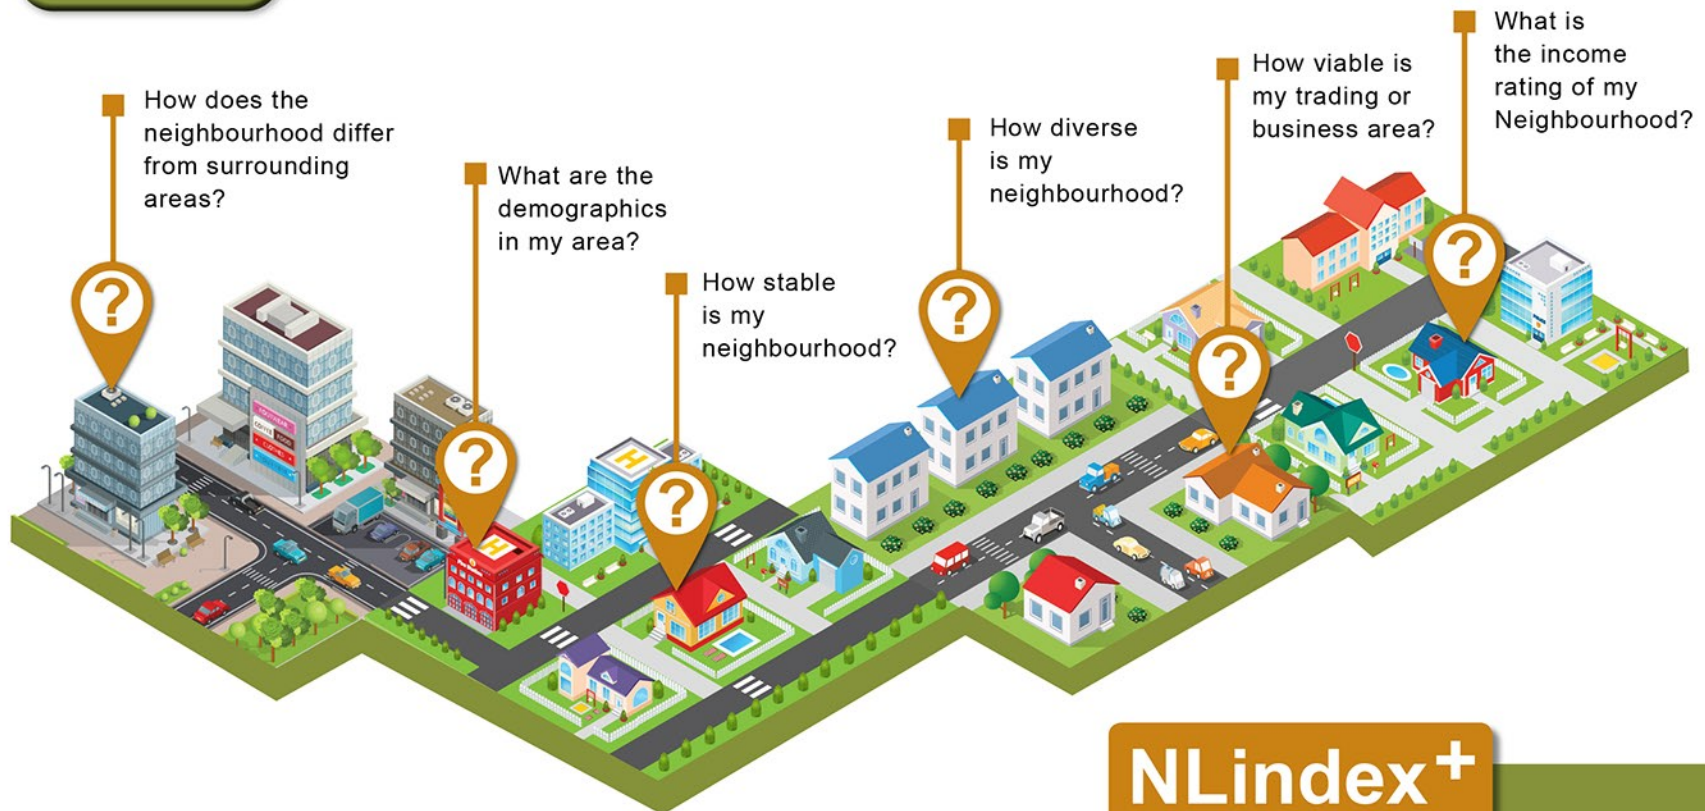

# NEIGHBOURHOOD LIFESTYLE INDEX

## NLindex

GEOTERRAIMAGE's **Neighbourhood Lifestyle Index** is an income based indicator classifying areas according to various lifestyle characteristics.

### Key Benefits:

- Identify similar areas with business opportunities
- Redefine the way you see your neighbourhood
- Better understand your target market