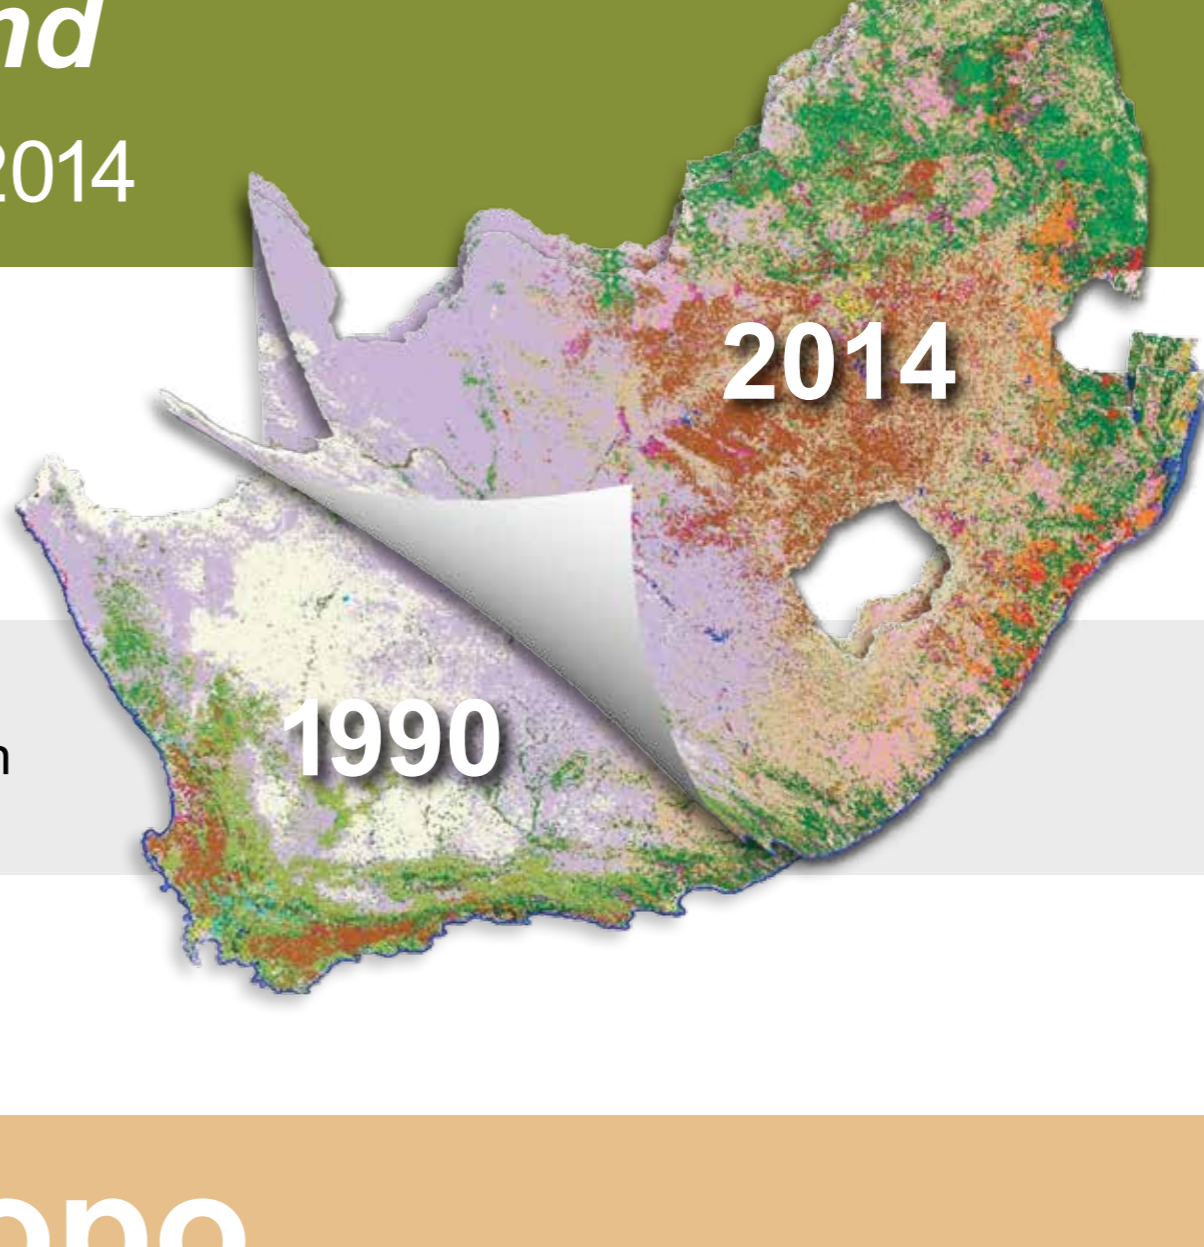

# South African National Land Cover Change Datasets 1990-2014

The 1990-2014 National Land Cover datasets showcases 24 years of land cover change.

The 1990 full 72 class SA National Land Cover dataset is now available as complimentary information to the 2013-2014 dataset.

## Limpopo

## Western Cape

## Northern Cape