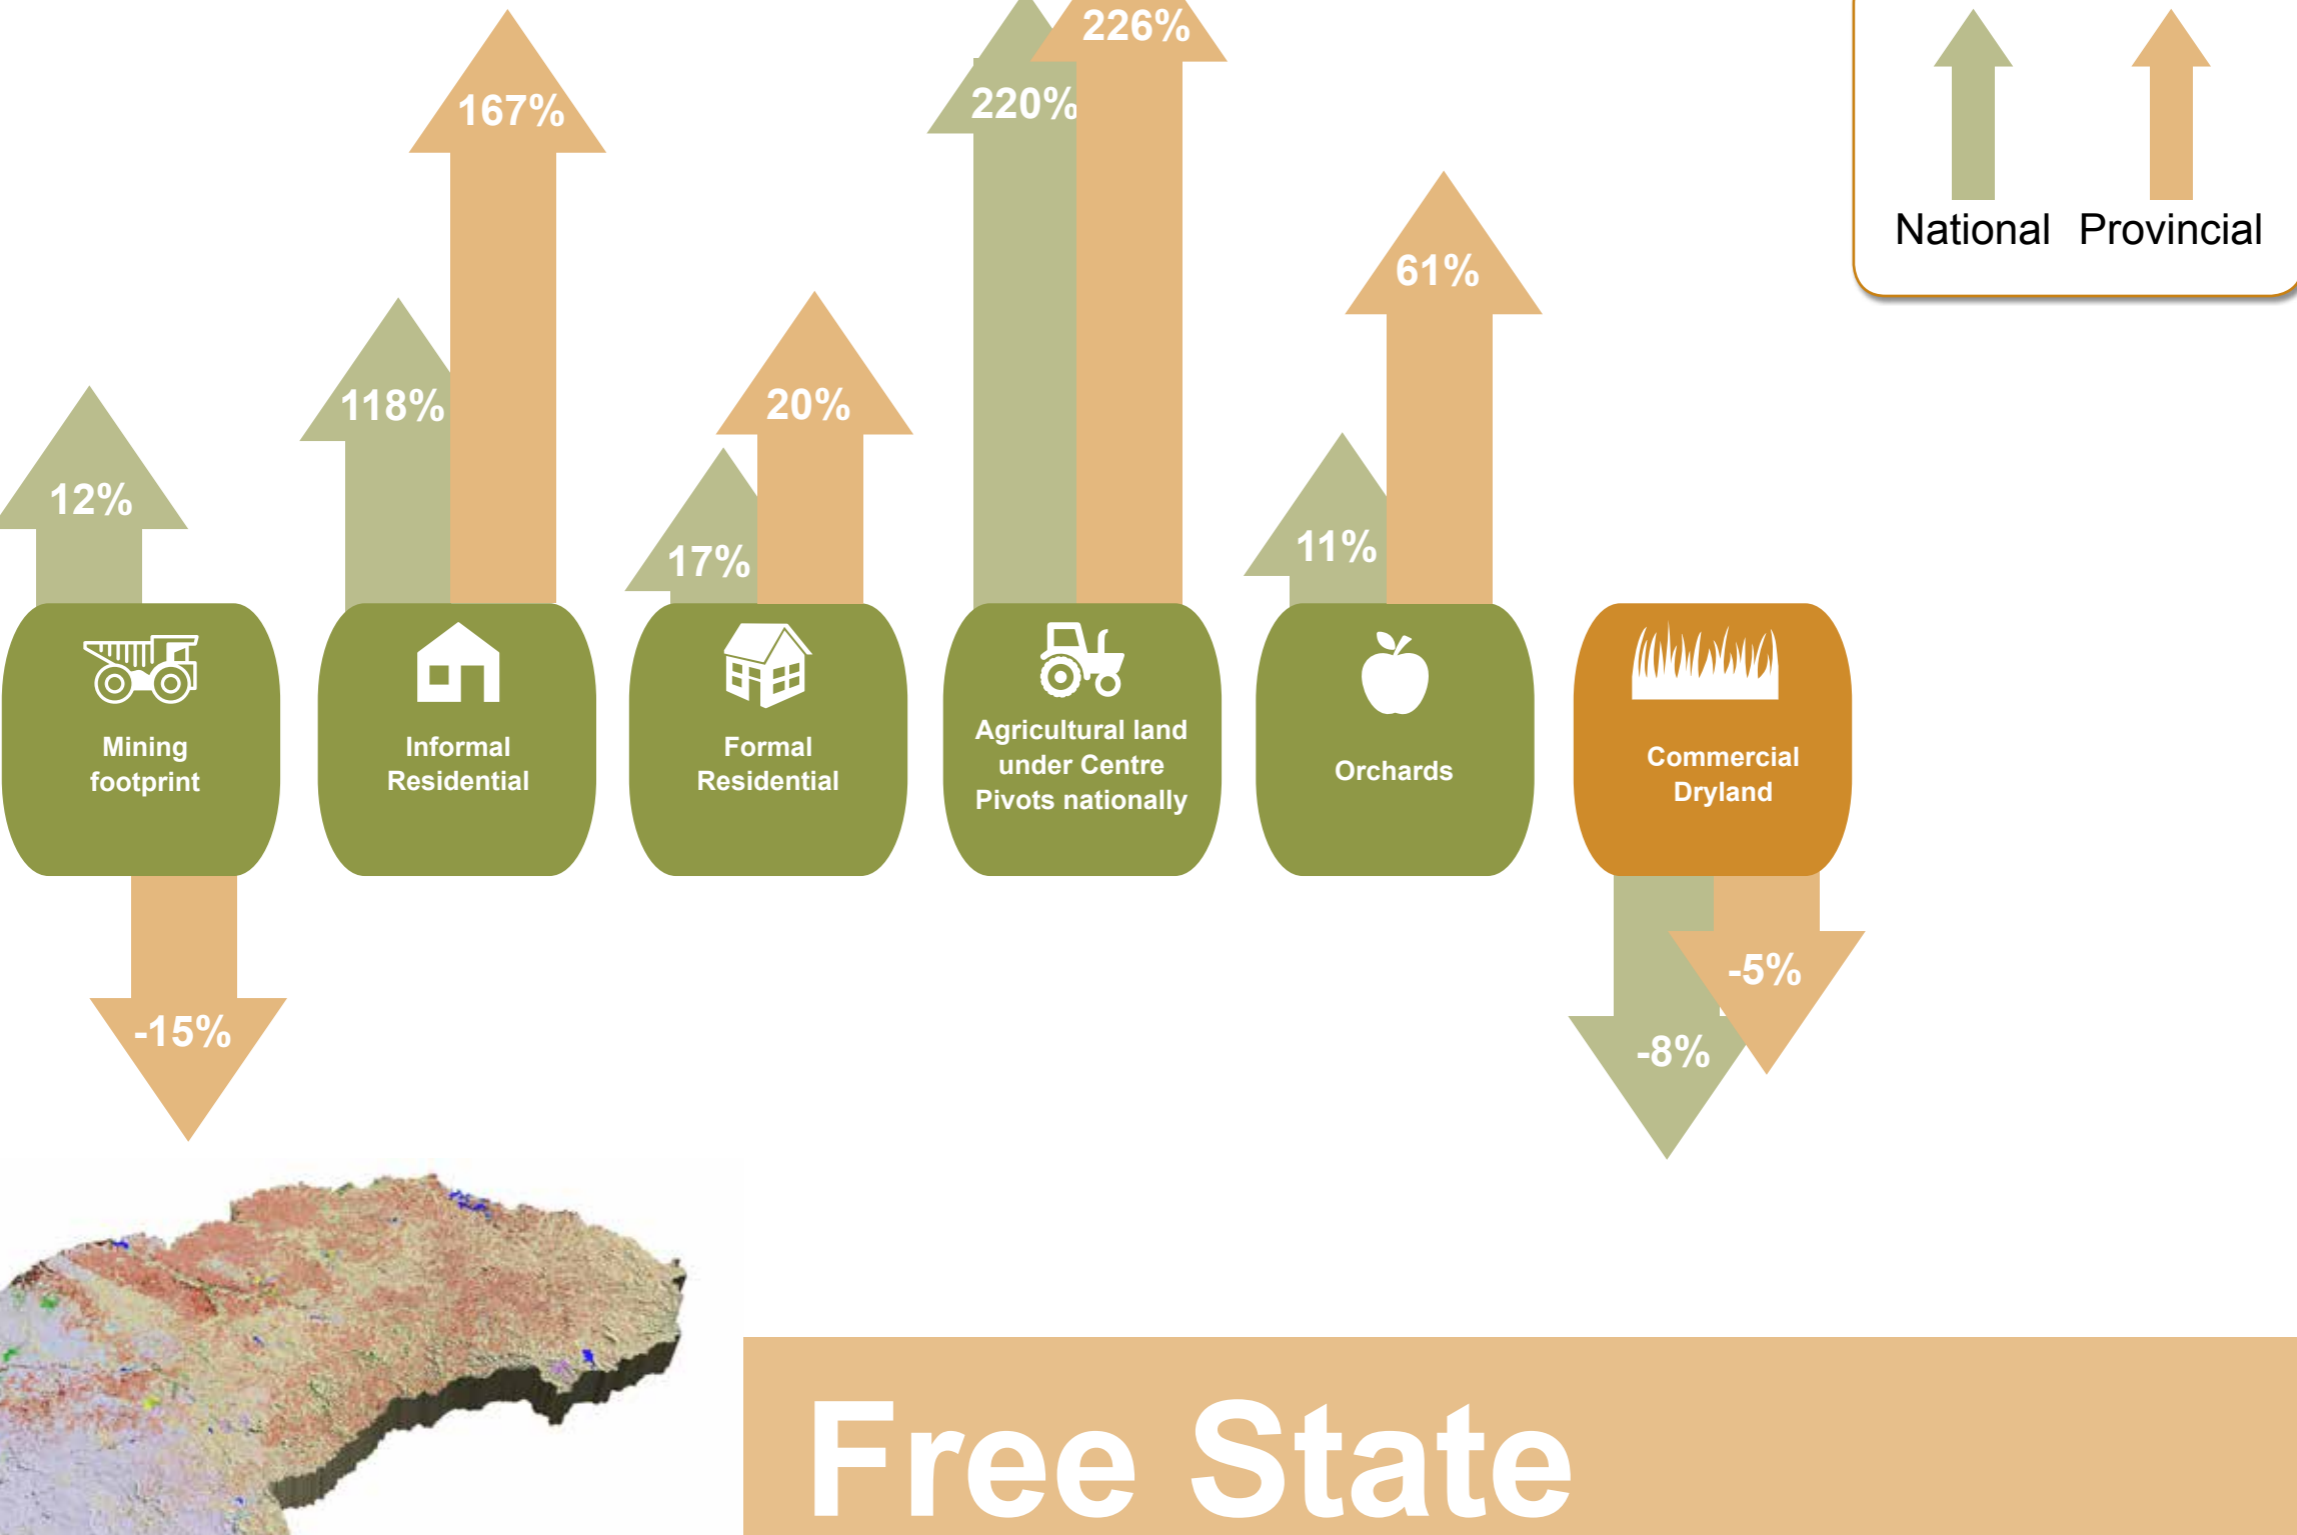

South African National Land Cover Change Datasets 1990-2014

The 1990-2014 National Land Cover datasets showcases 24 years of land cover change.

The 1990 full 72 class SA National Land Cover dataset is now available as complimentary information to the 2013-2014 dataset.

Limpopo

Mpumalanga

North West

Gauteng

Free State

KZN

Eastern Cape

Western Cape

Northern Cape