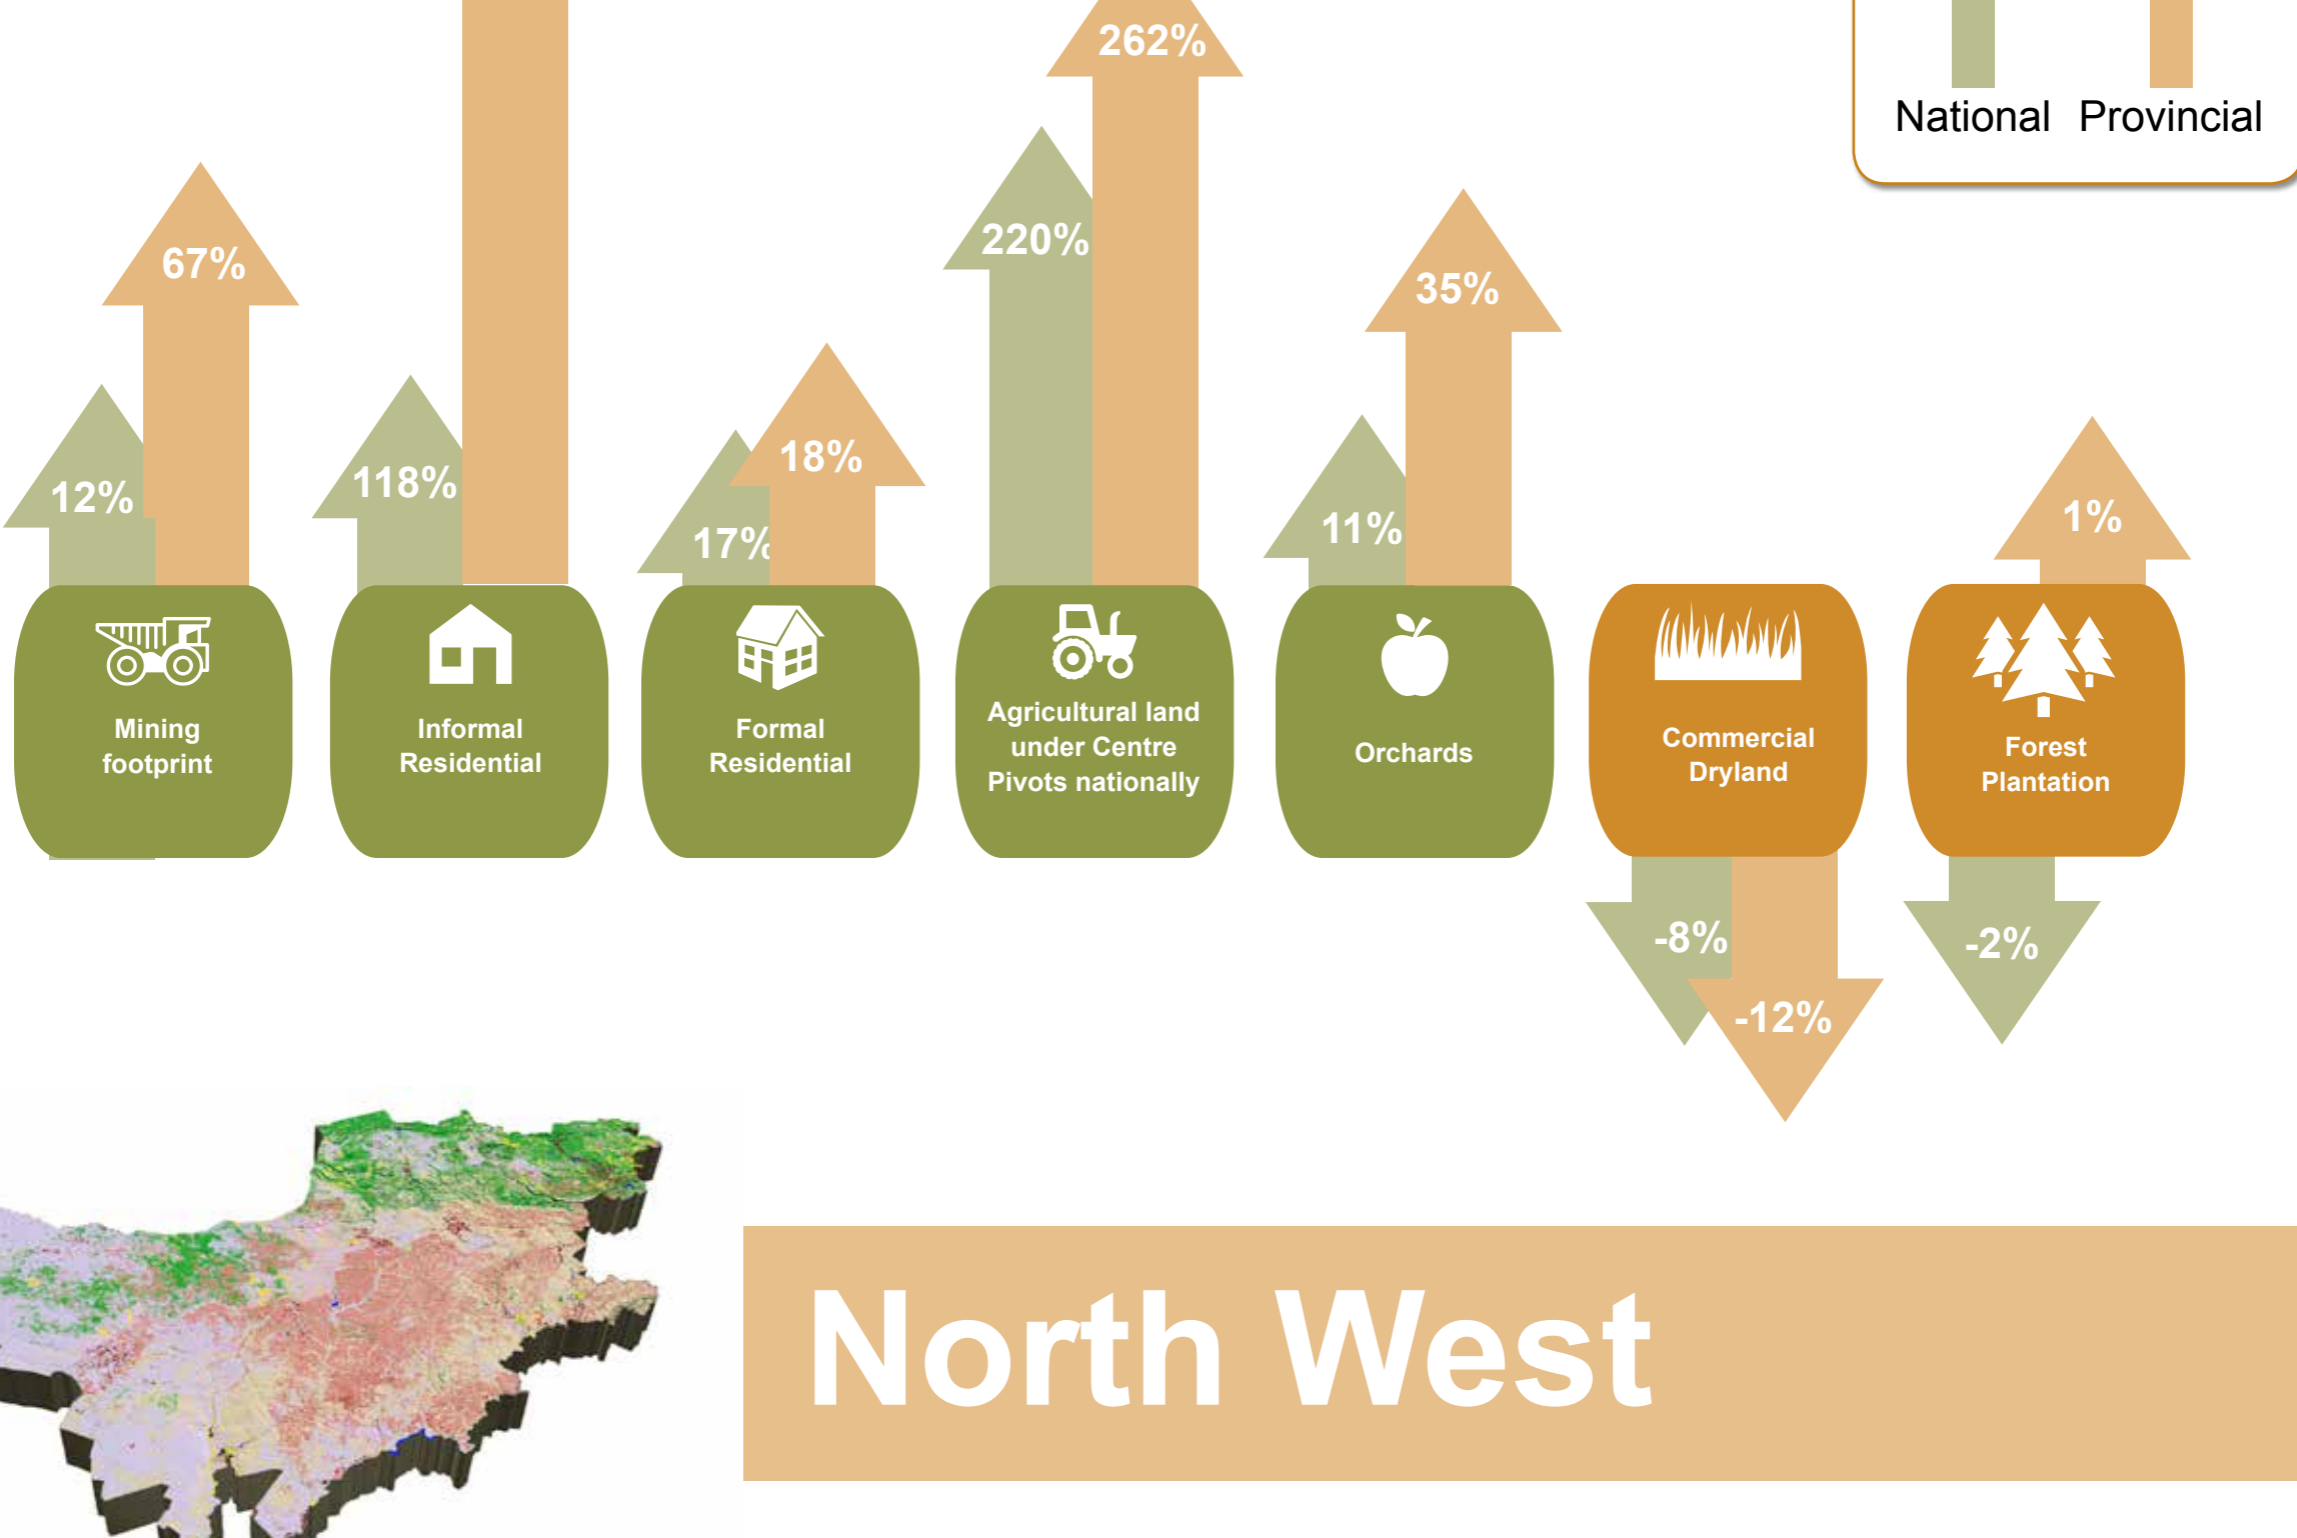

# South African National Land Cover Change Datasets 1990-2014

The 1990-2014 National Land Cover datasets showcases 24 years of land cover change.

The 1990 full 72 class SA National Land Cover dataset is now available as complimentary information to the 2013-2014 dataset.

## Limpopo

## North West

## Western Cape