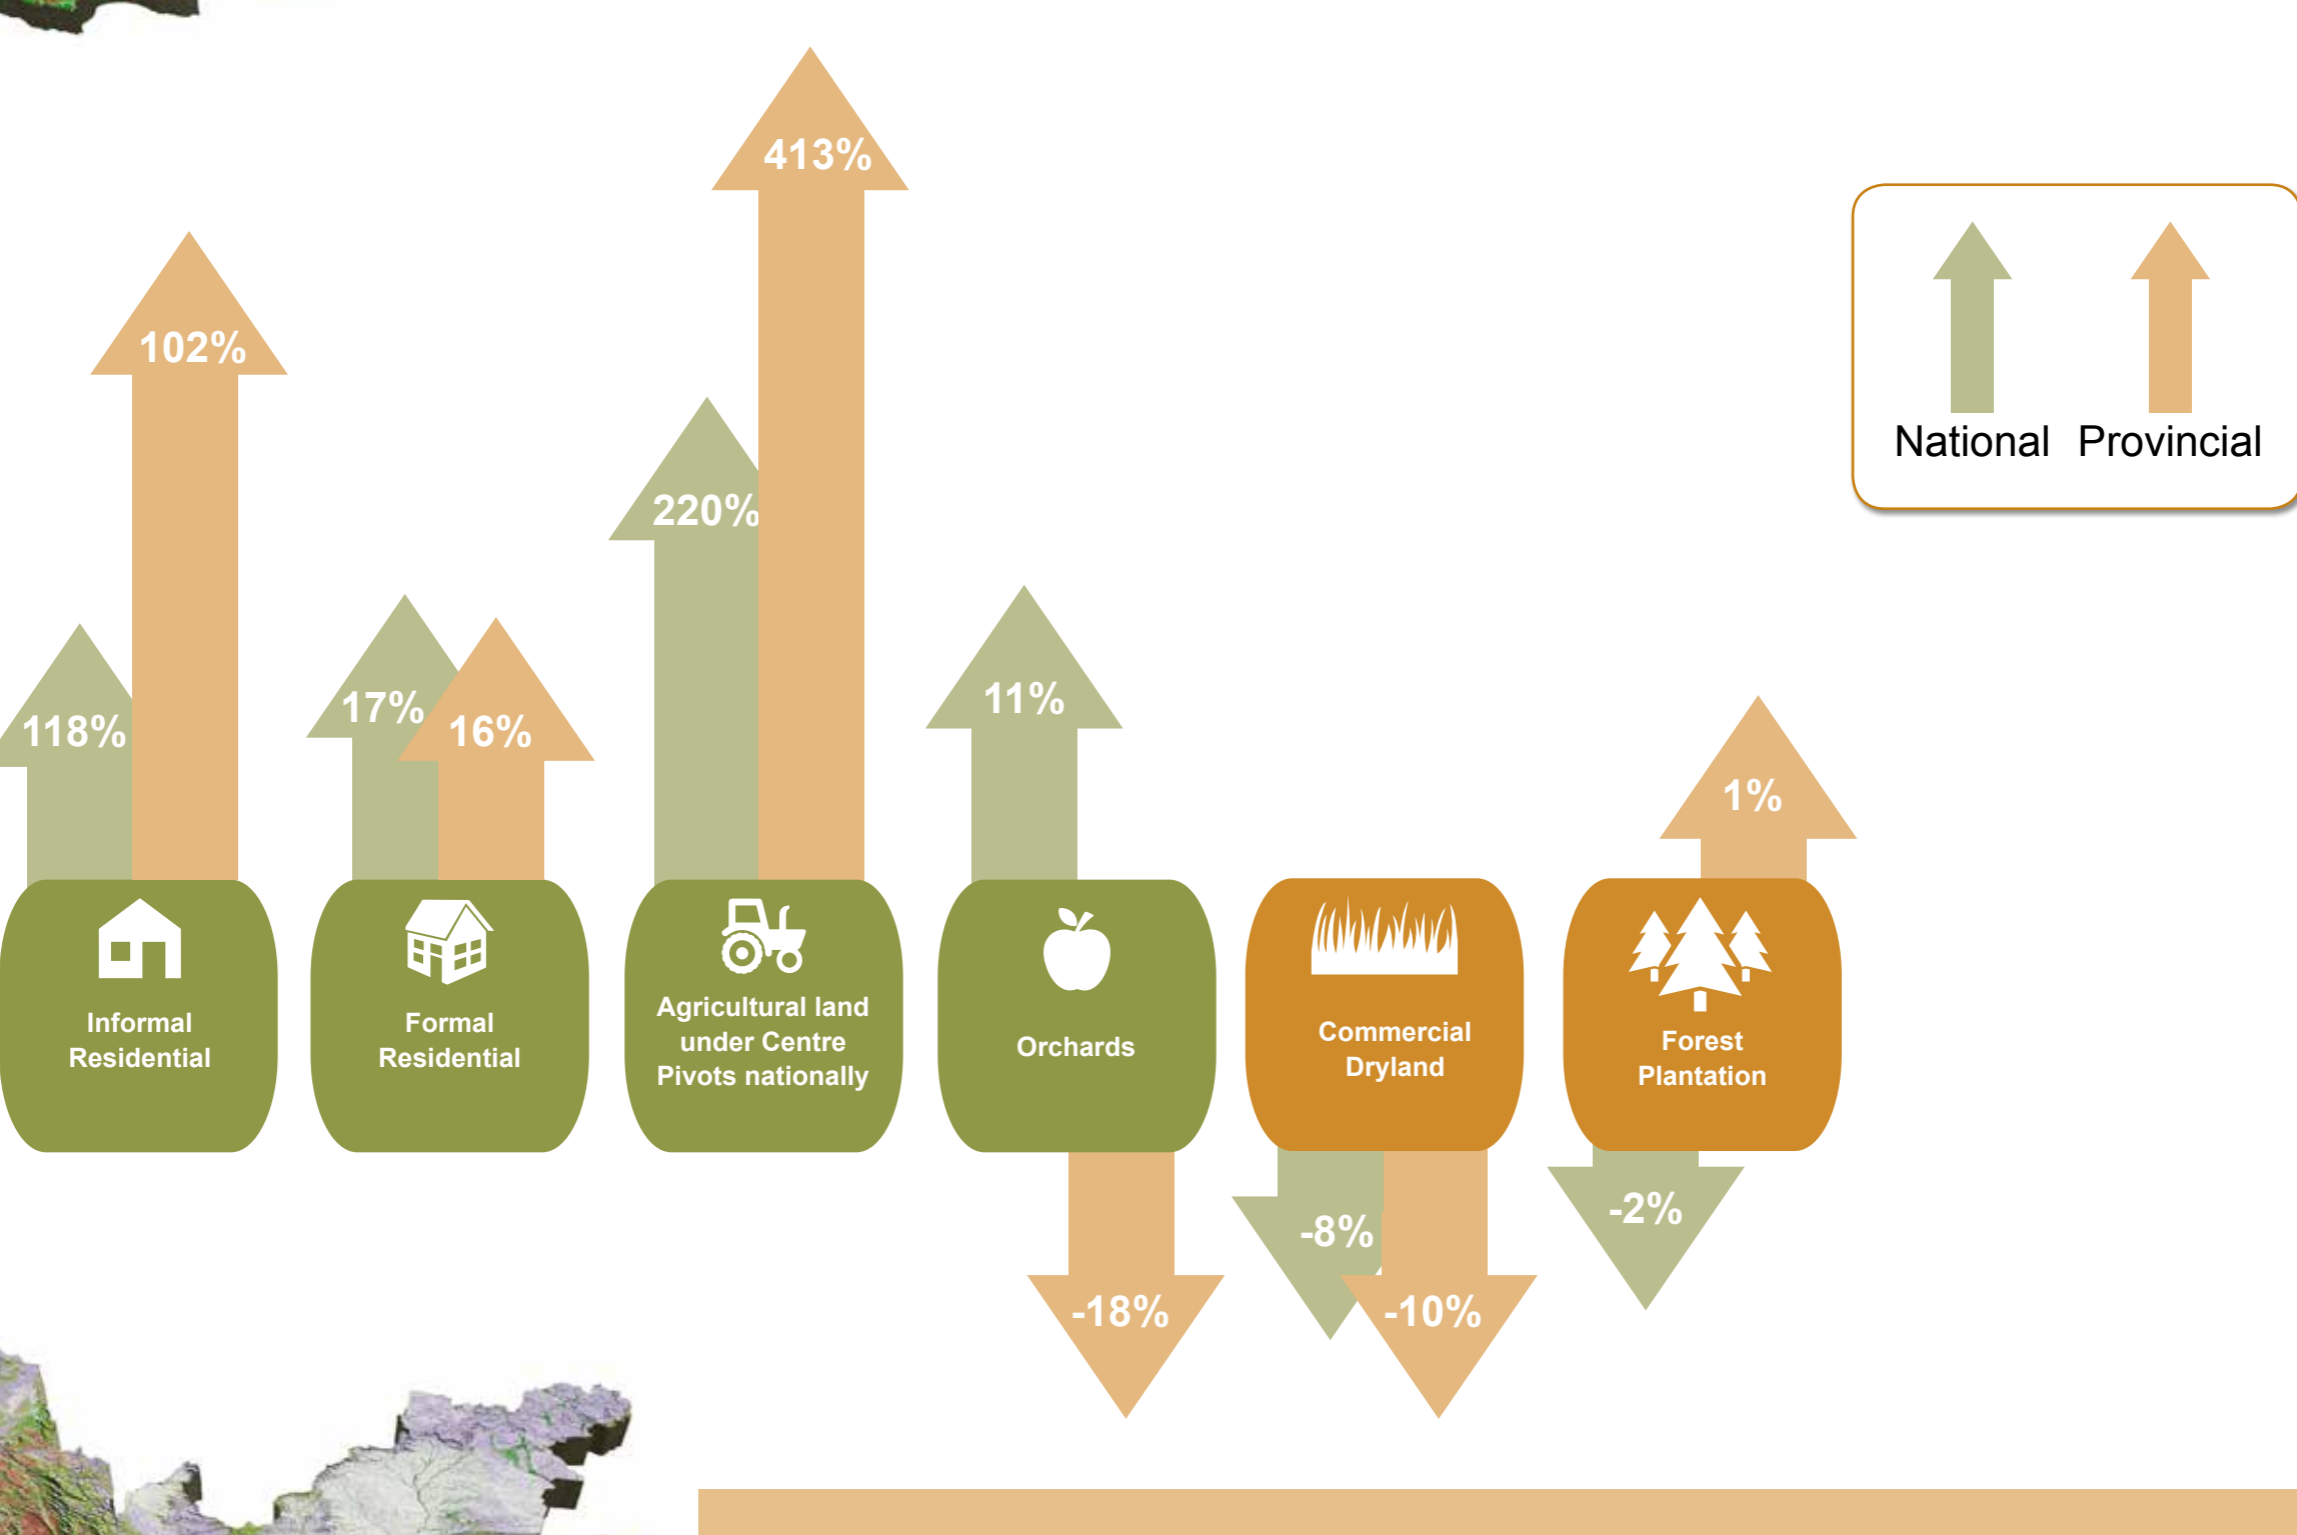

Western Cape