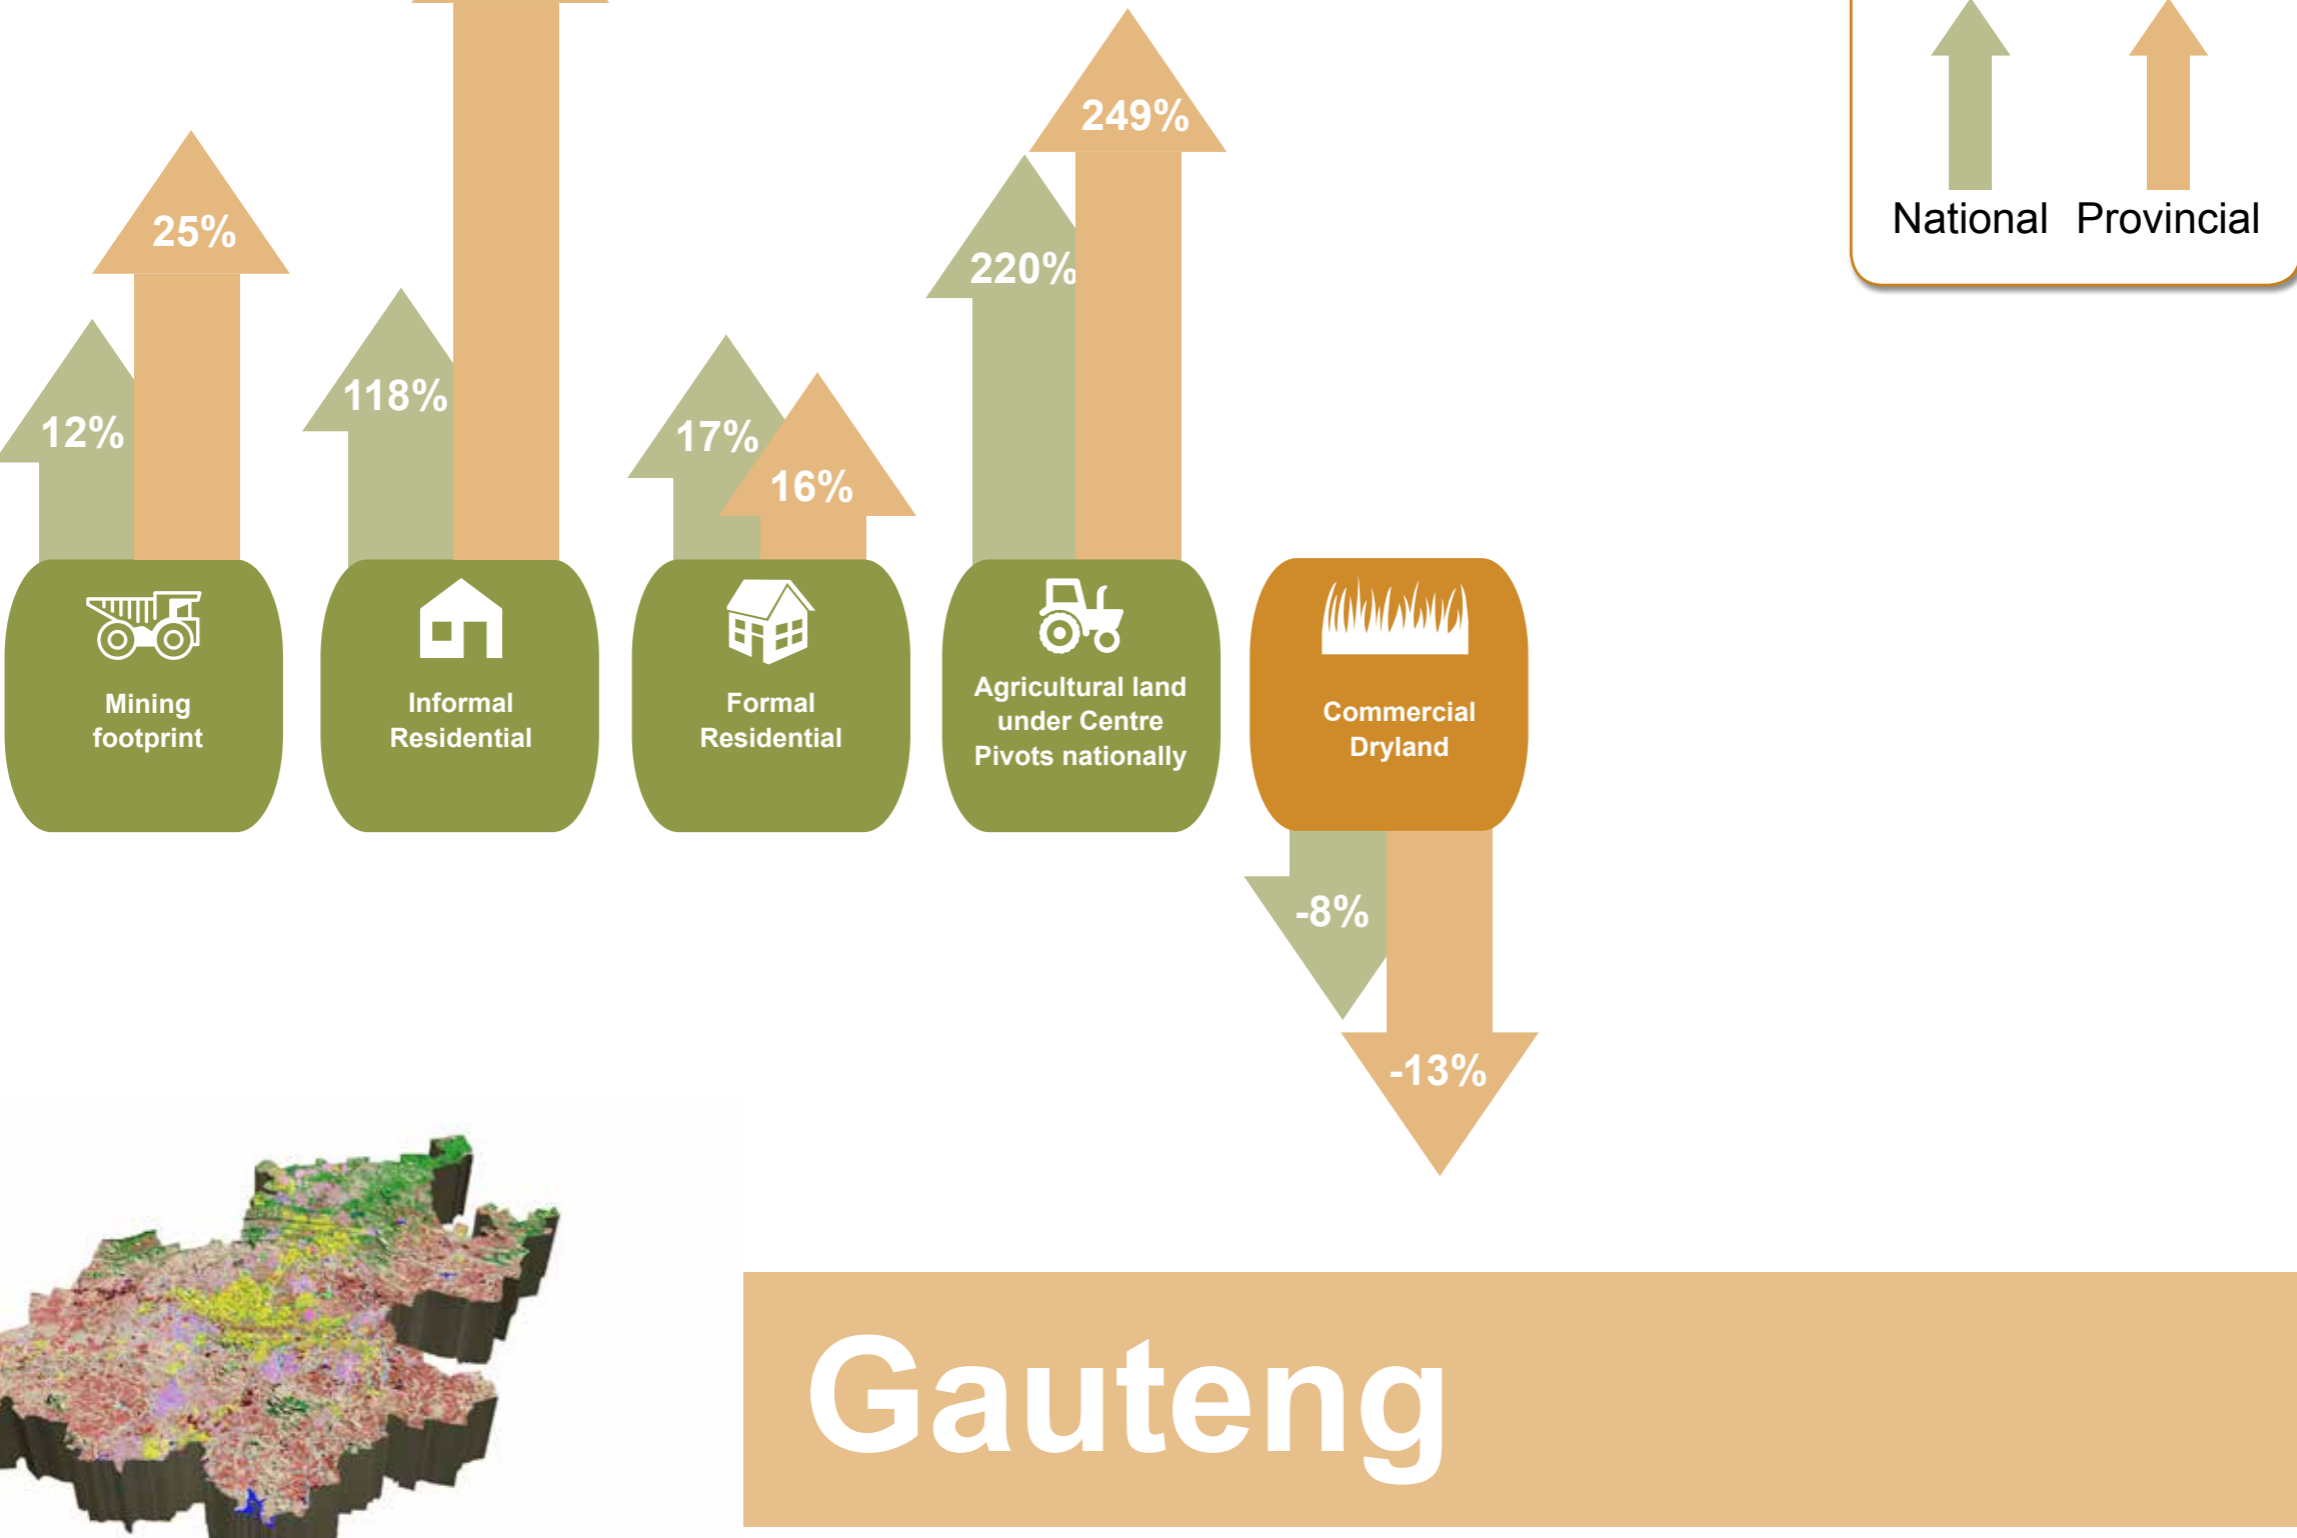

# South African National Land Cover Change Datasets 1990-2014

The 1990-2014 National Land Cover datasets showcases 24 years of land cover change.

The 1990 full 72 class SA National Land Cover dataset is now available as complimentary information to the 2013-2014 dataset.

## Limpopo

## Mpumalanga

## North West