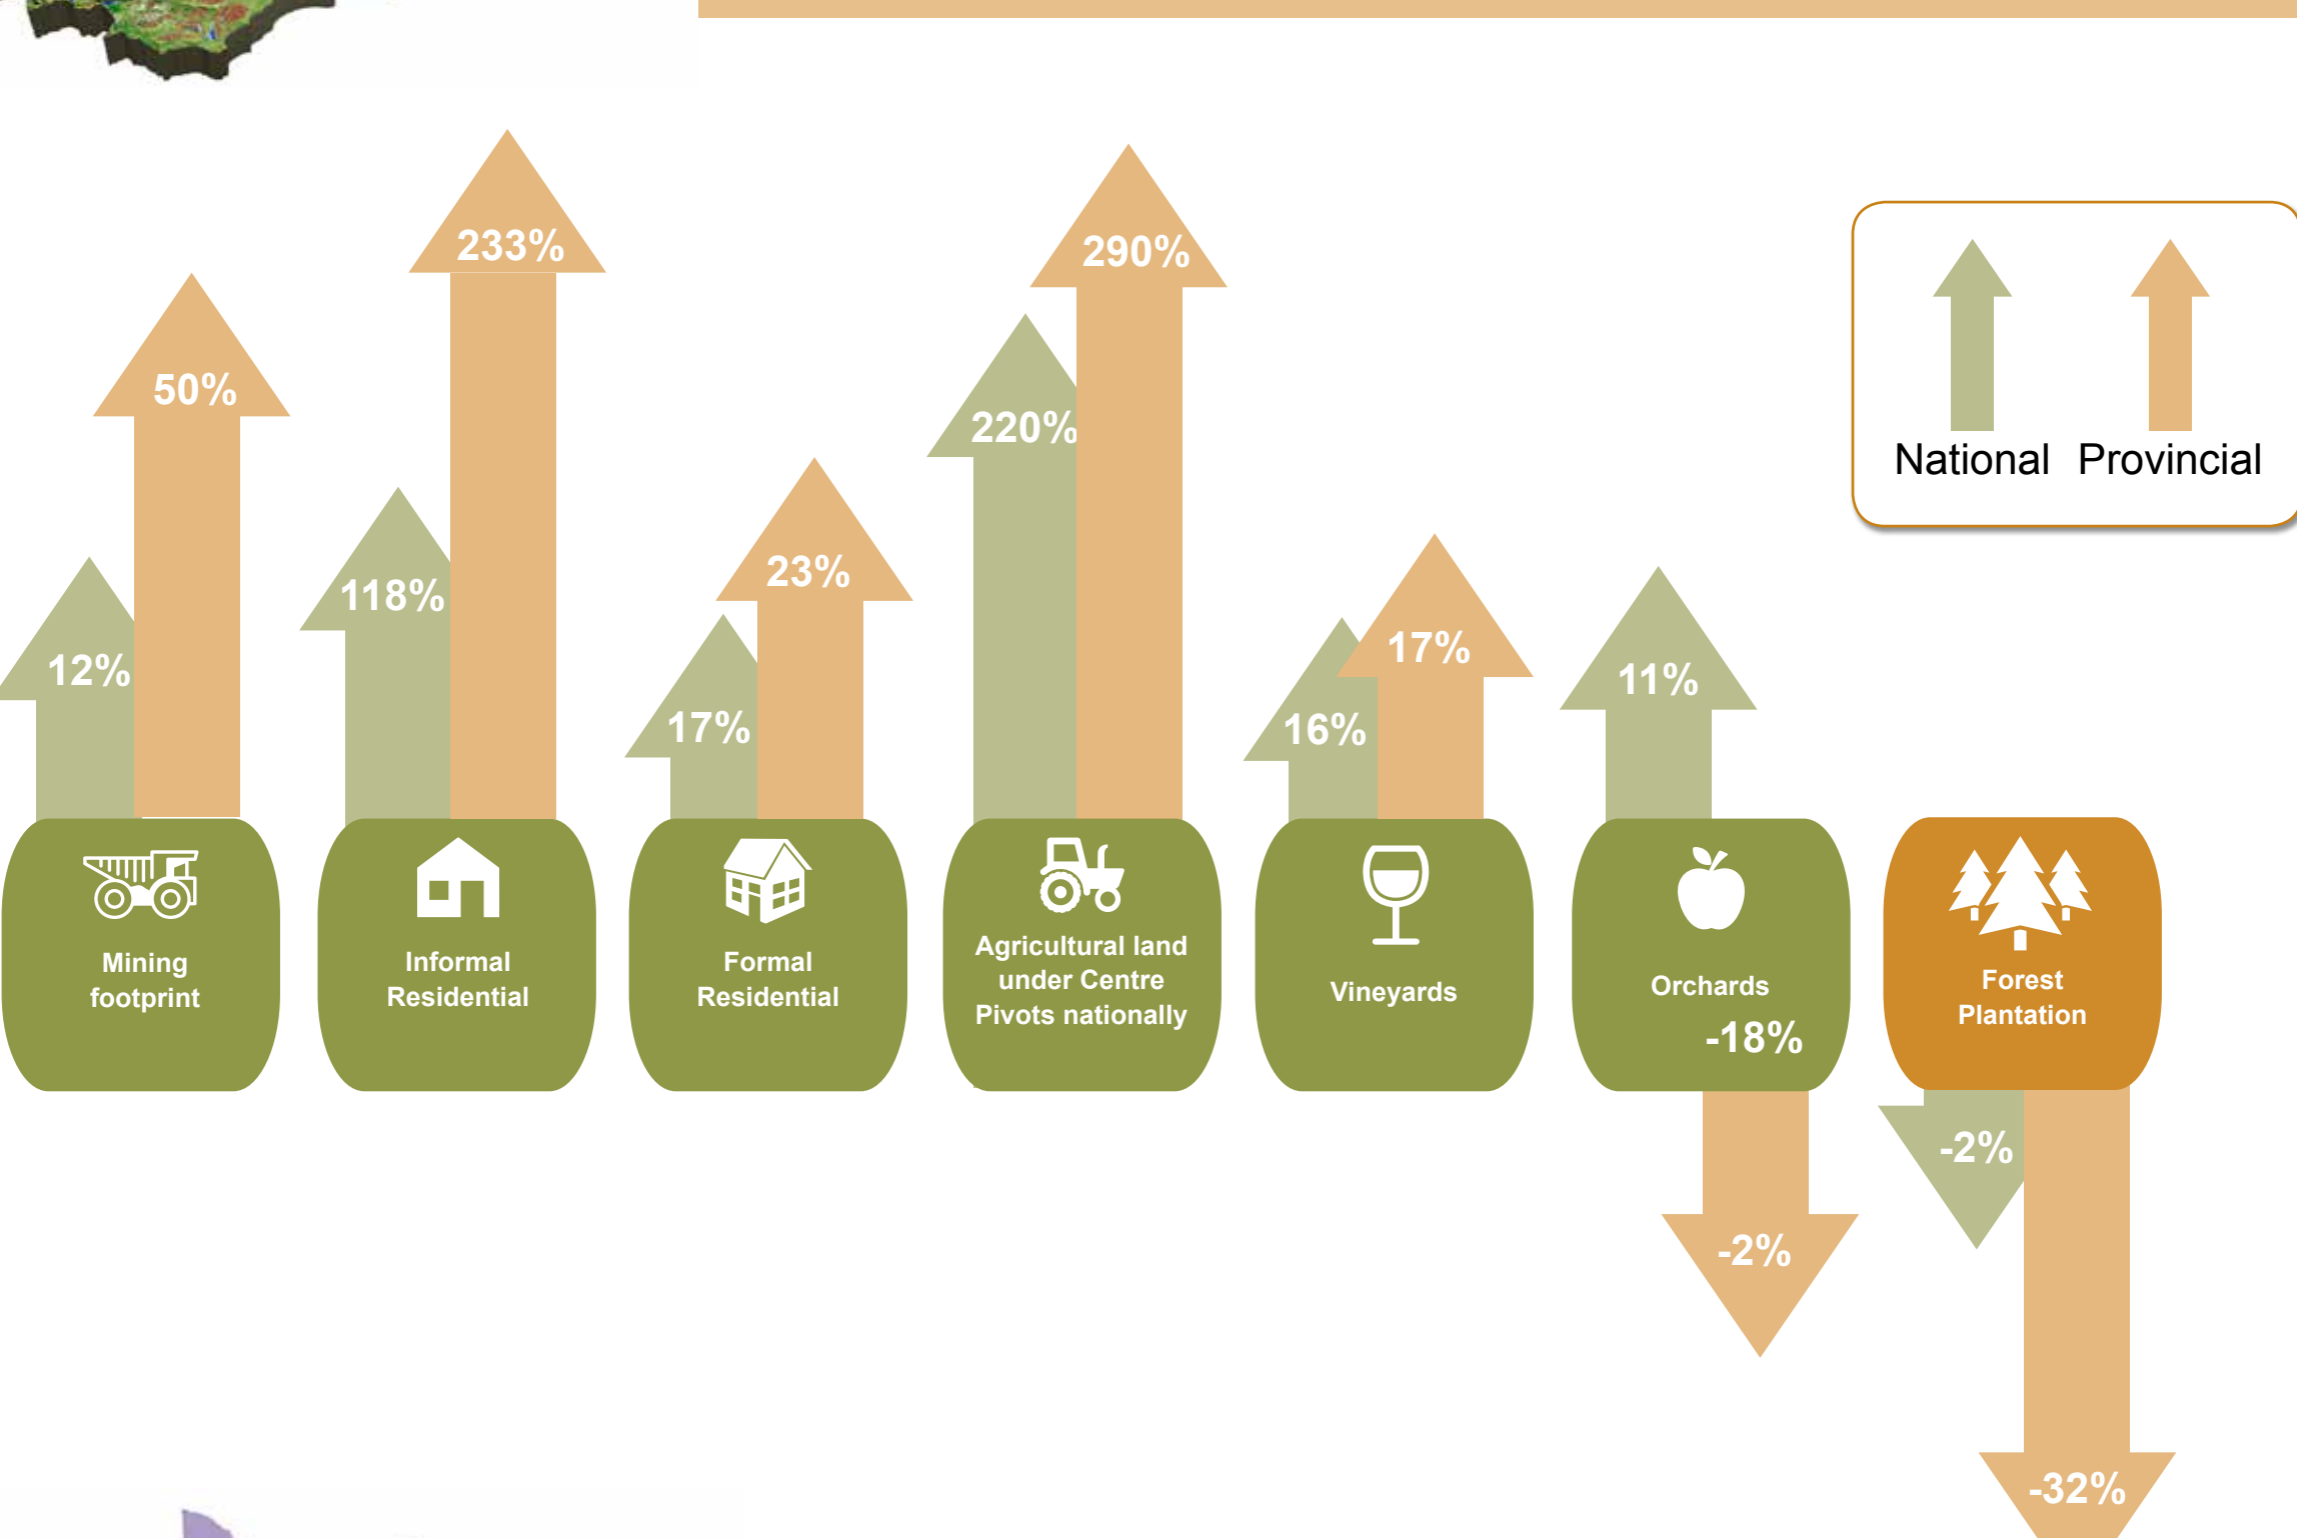

Northern Cape