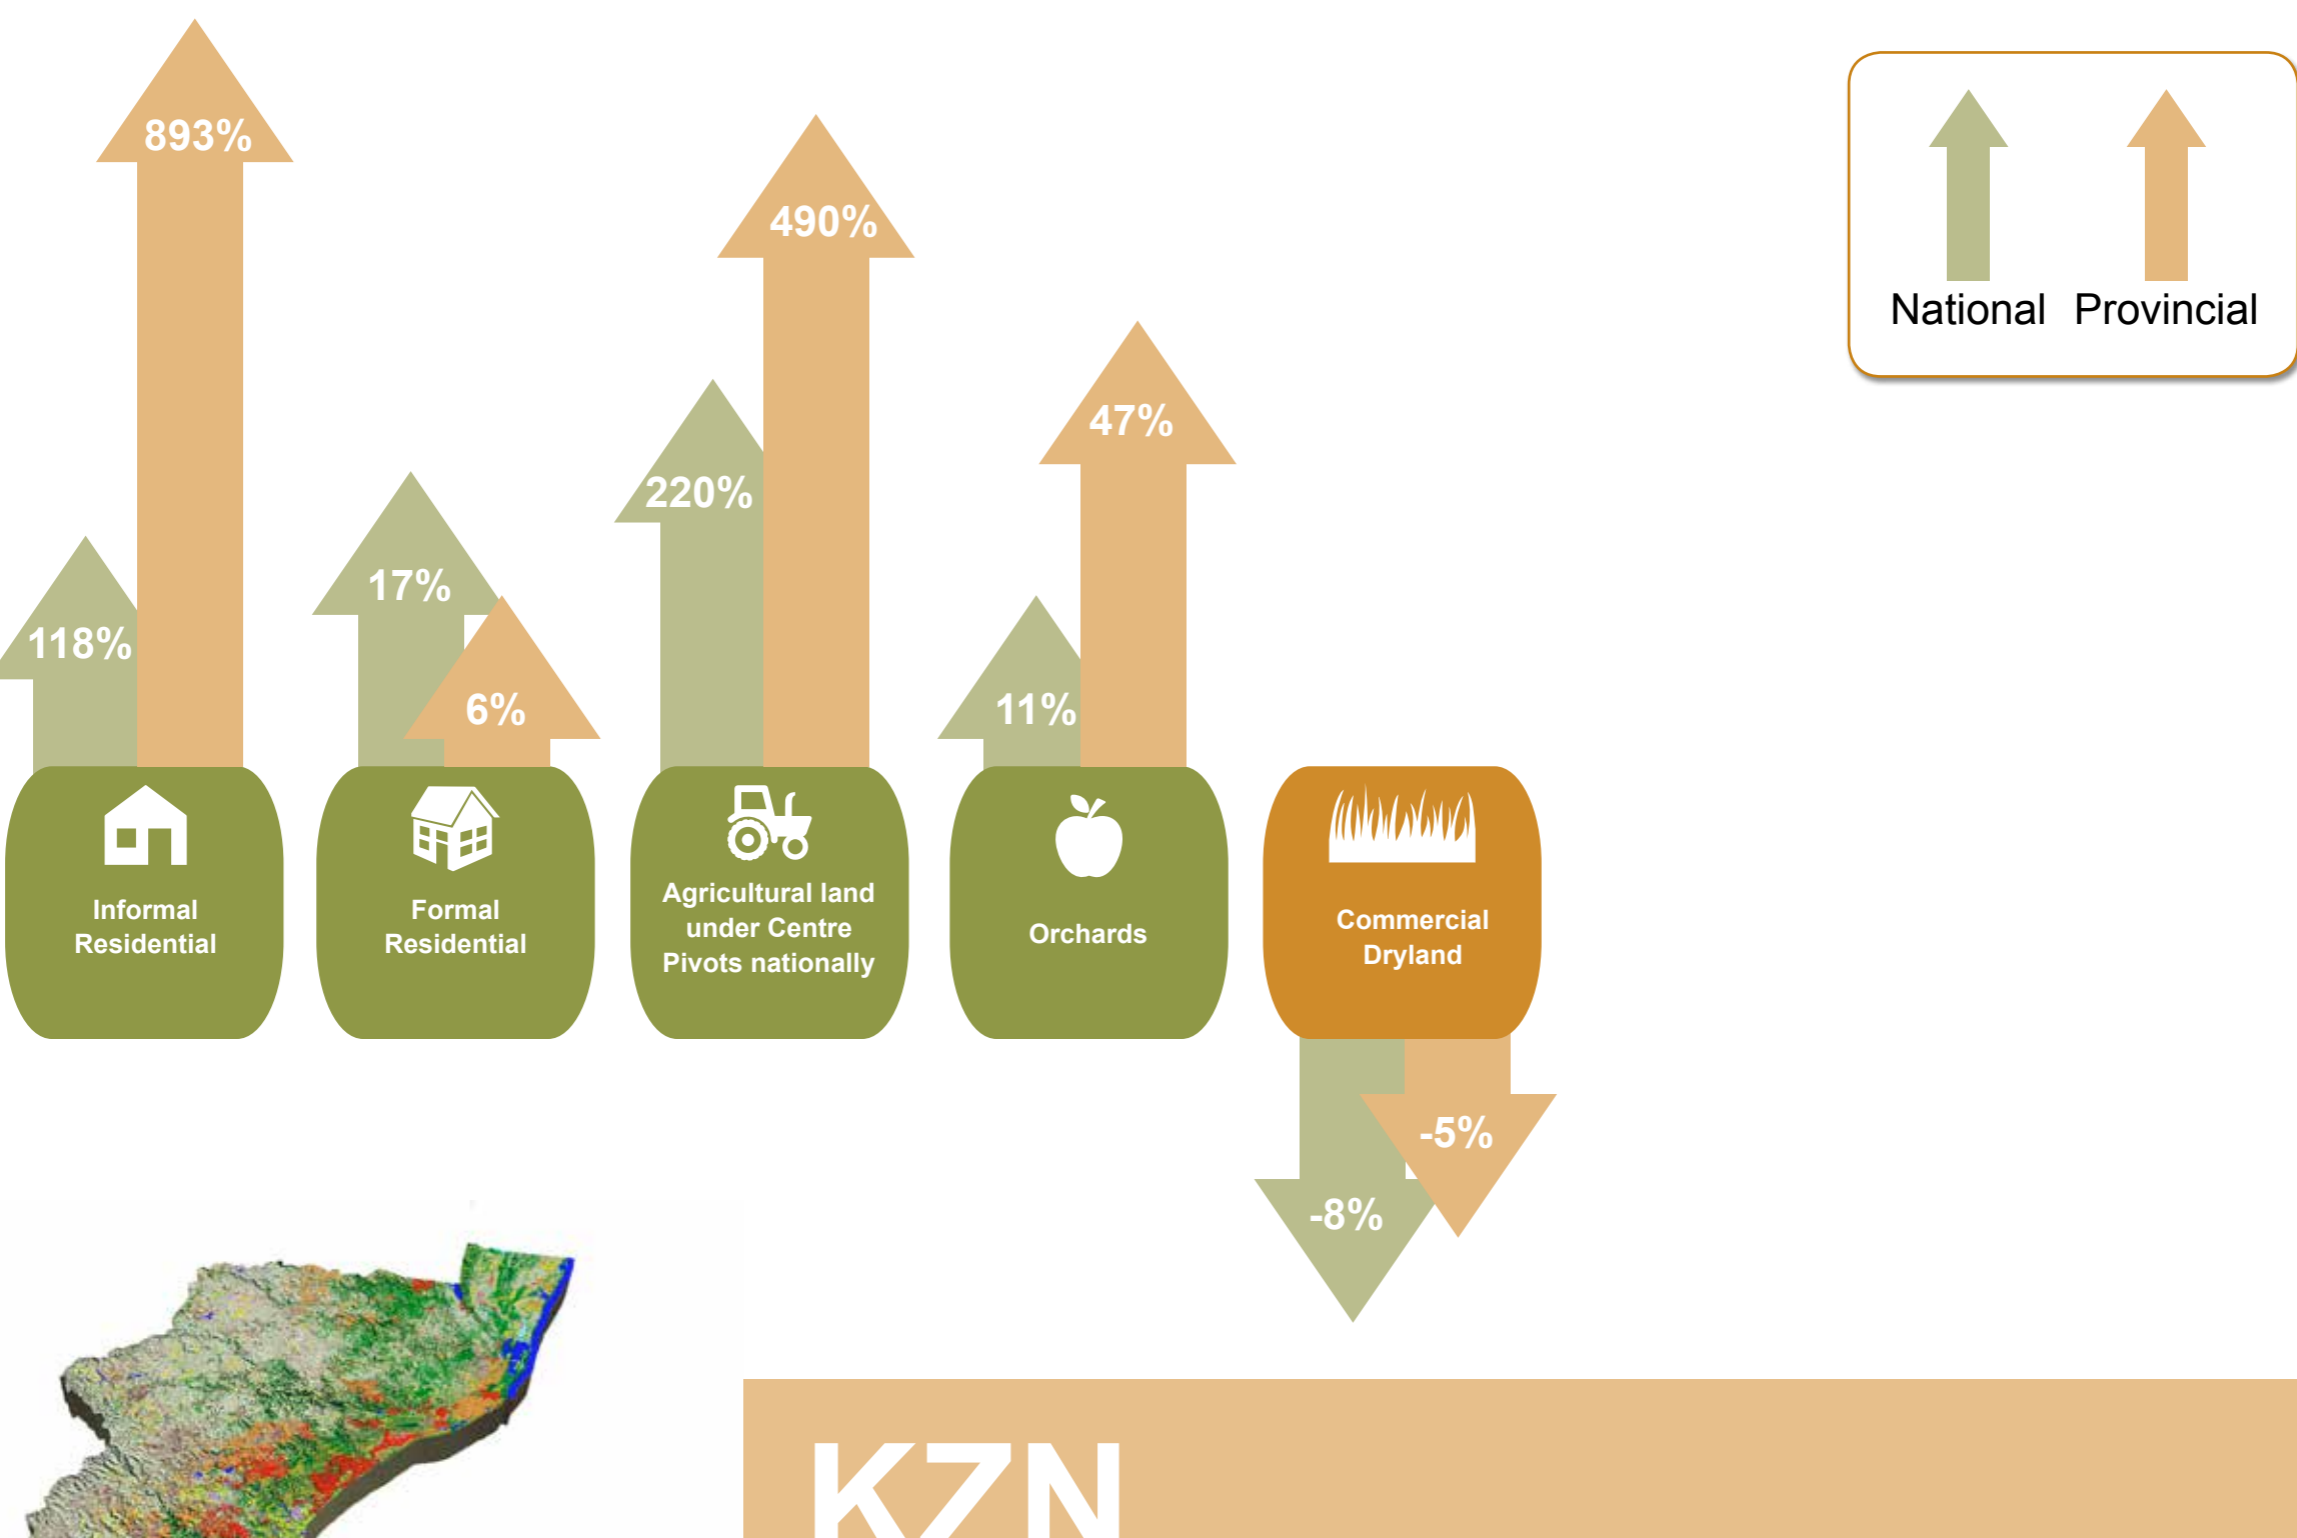

South African National Land Cover Change Datasets 1990-2014

The 1990-2014 National Land Cover datasets showcases 24 years of land cover change.

The 1990 full 72 class SA National Land Cover dataset is now available as complimentary information to the 2013-2014 dataset.

Limpopo

Mpumalanga

North West

Gauteng

Free State

KZN

Eastern Cape

Western Cape

Northern Cape