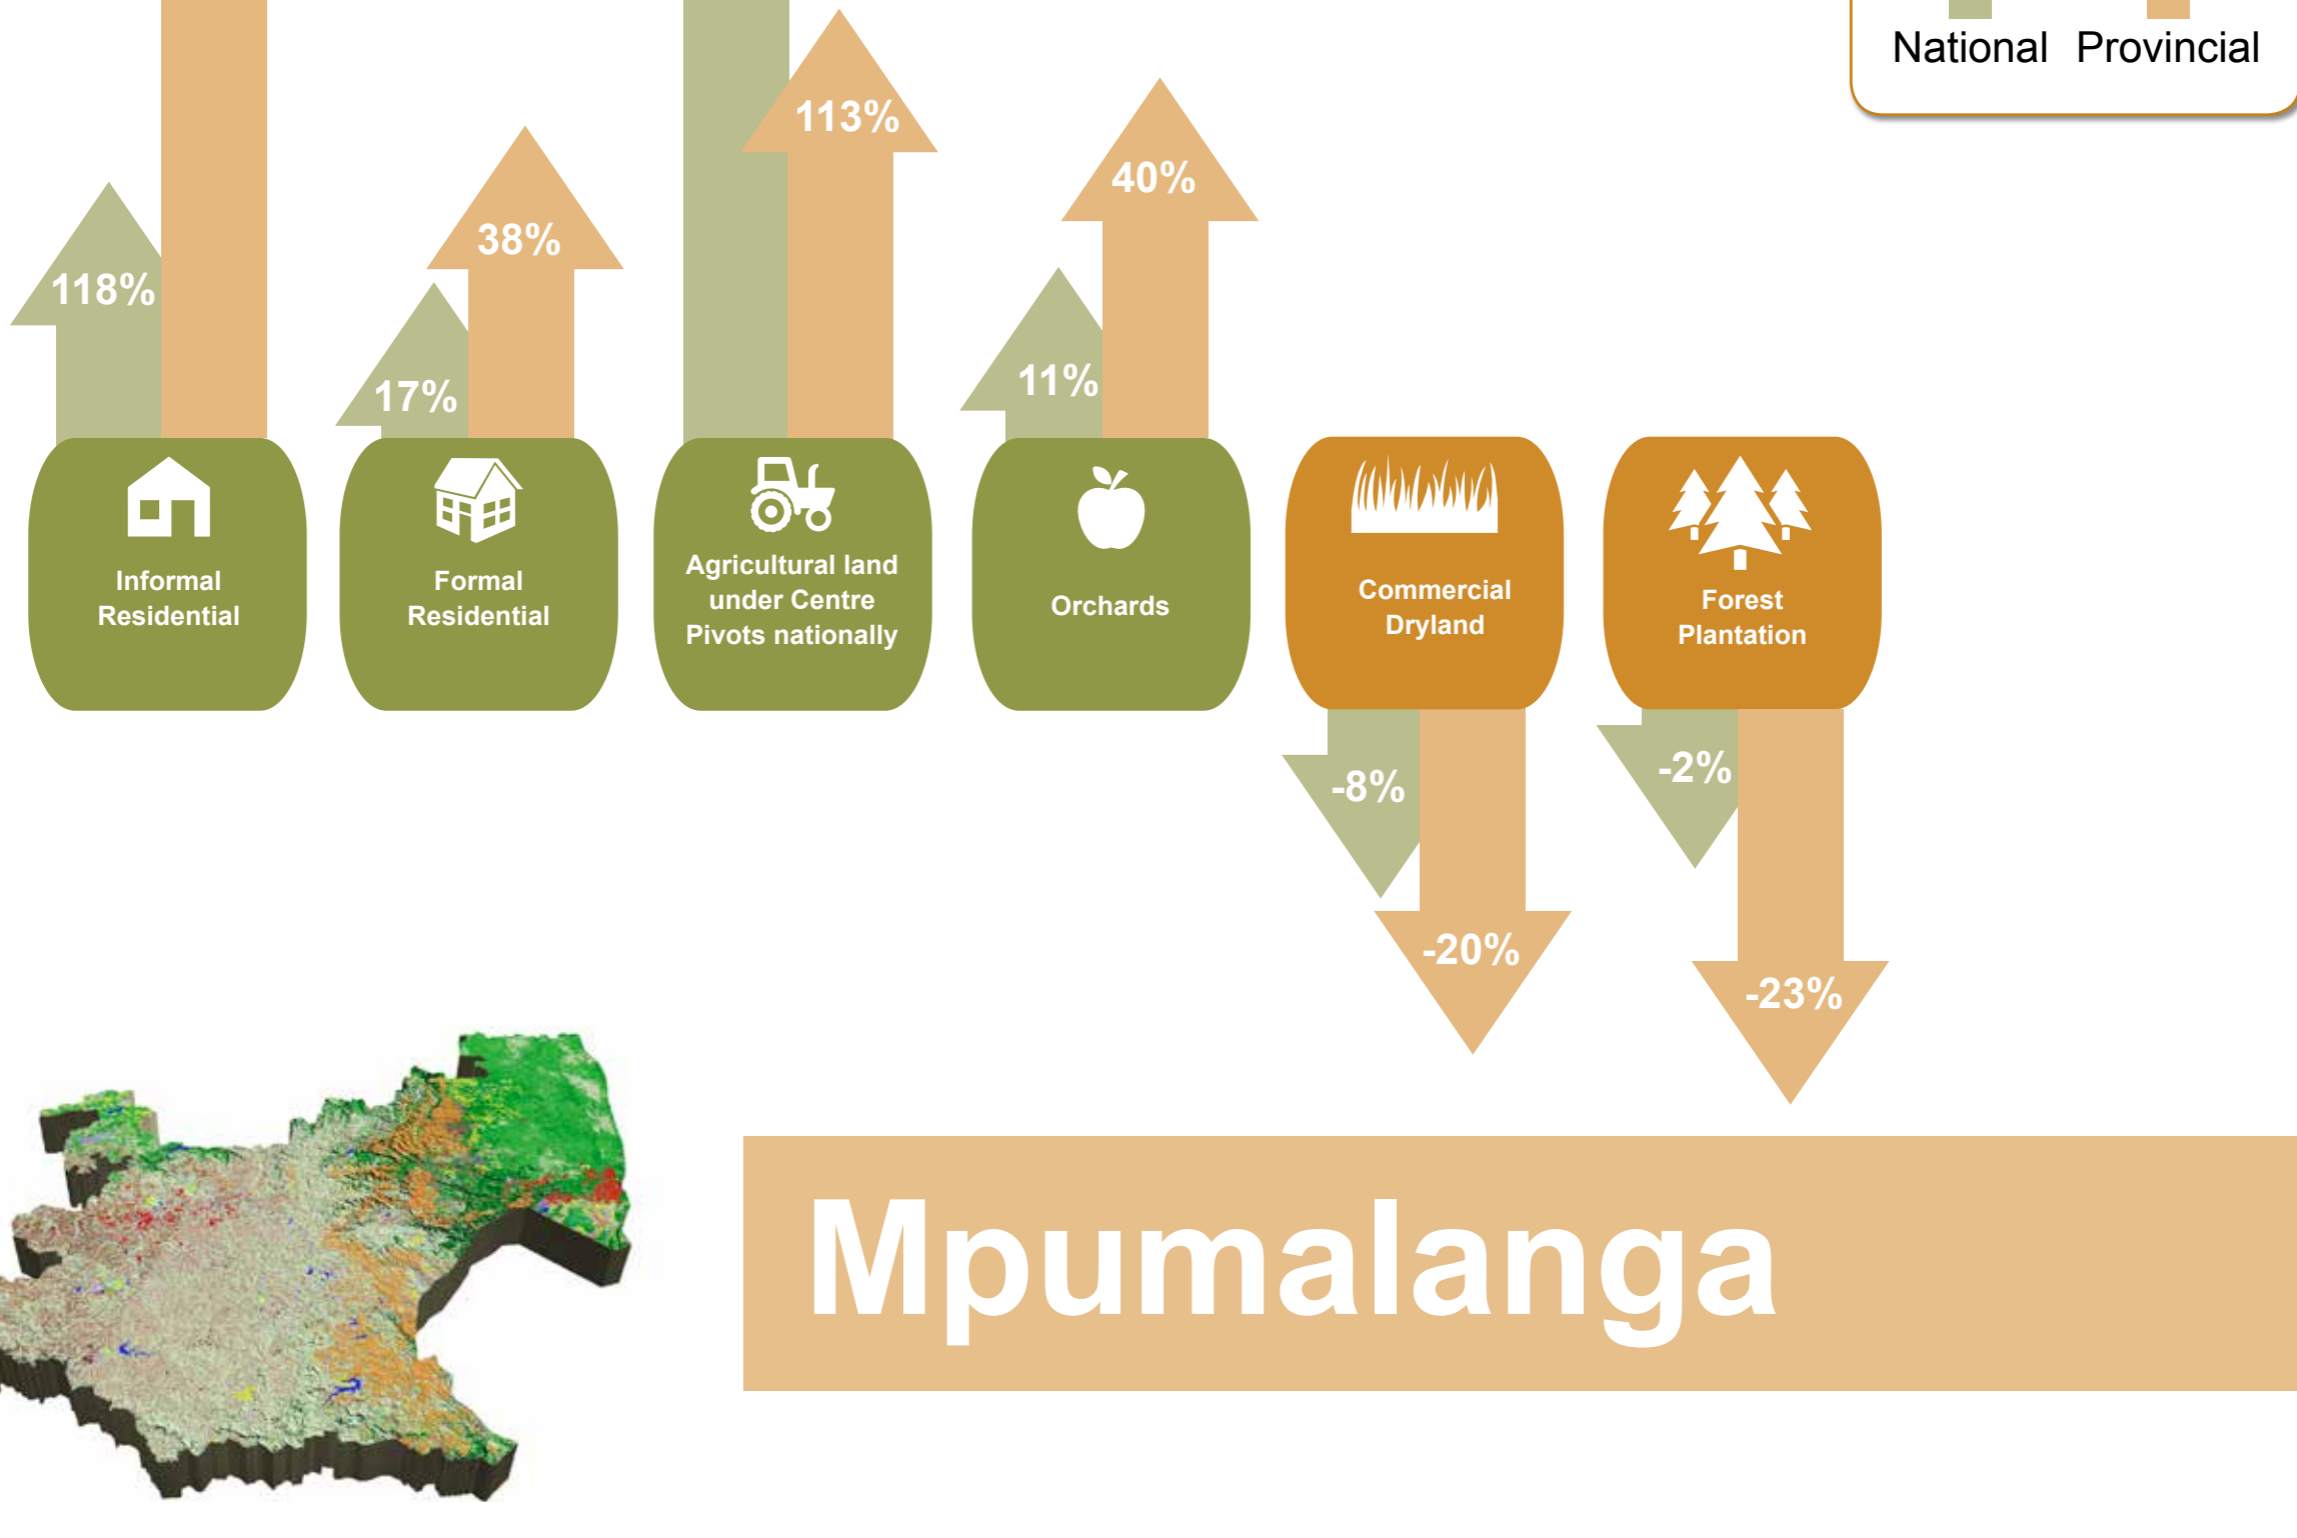

# South African National Land Cover Change Datasets 1990-2014

The 1990-2014 National Land Cover datasets showcases 24 years of land cover change.

The 1990 full 72 class SA National Land Cover dataset is now available as complimentary information to the 2013-2014 dataset.

## Limpopo

## Mpumalanga

## Western Cape