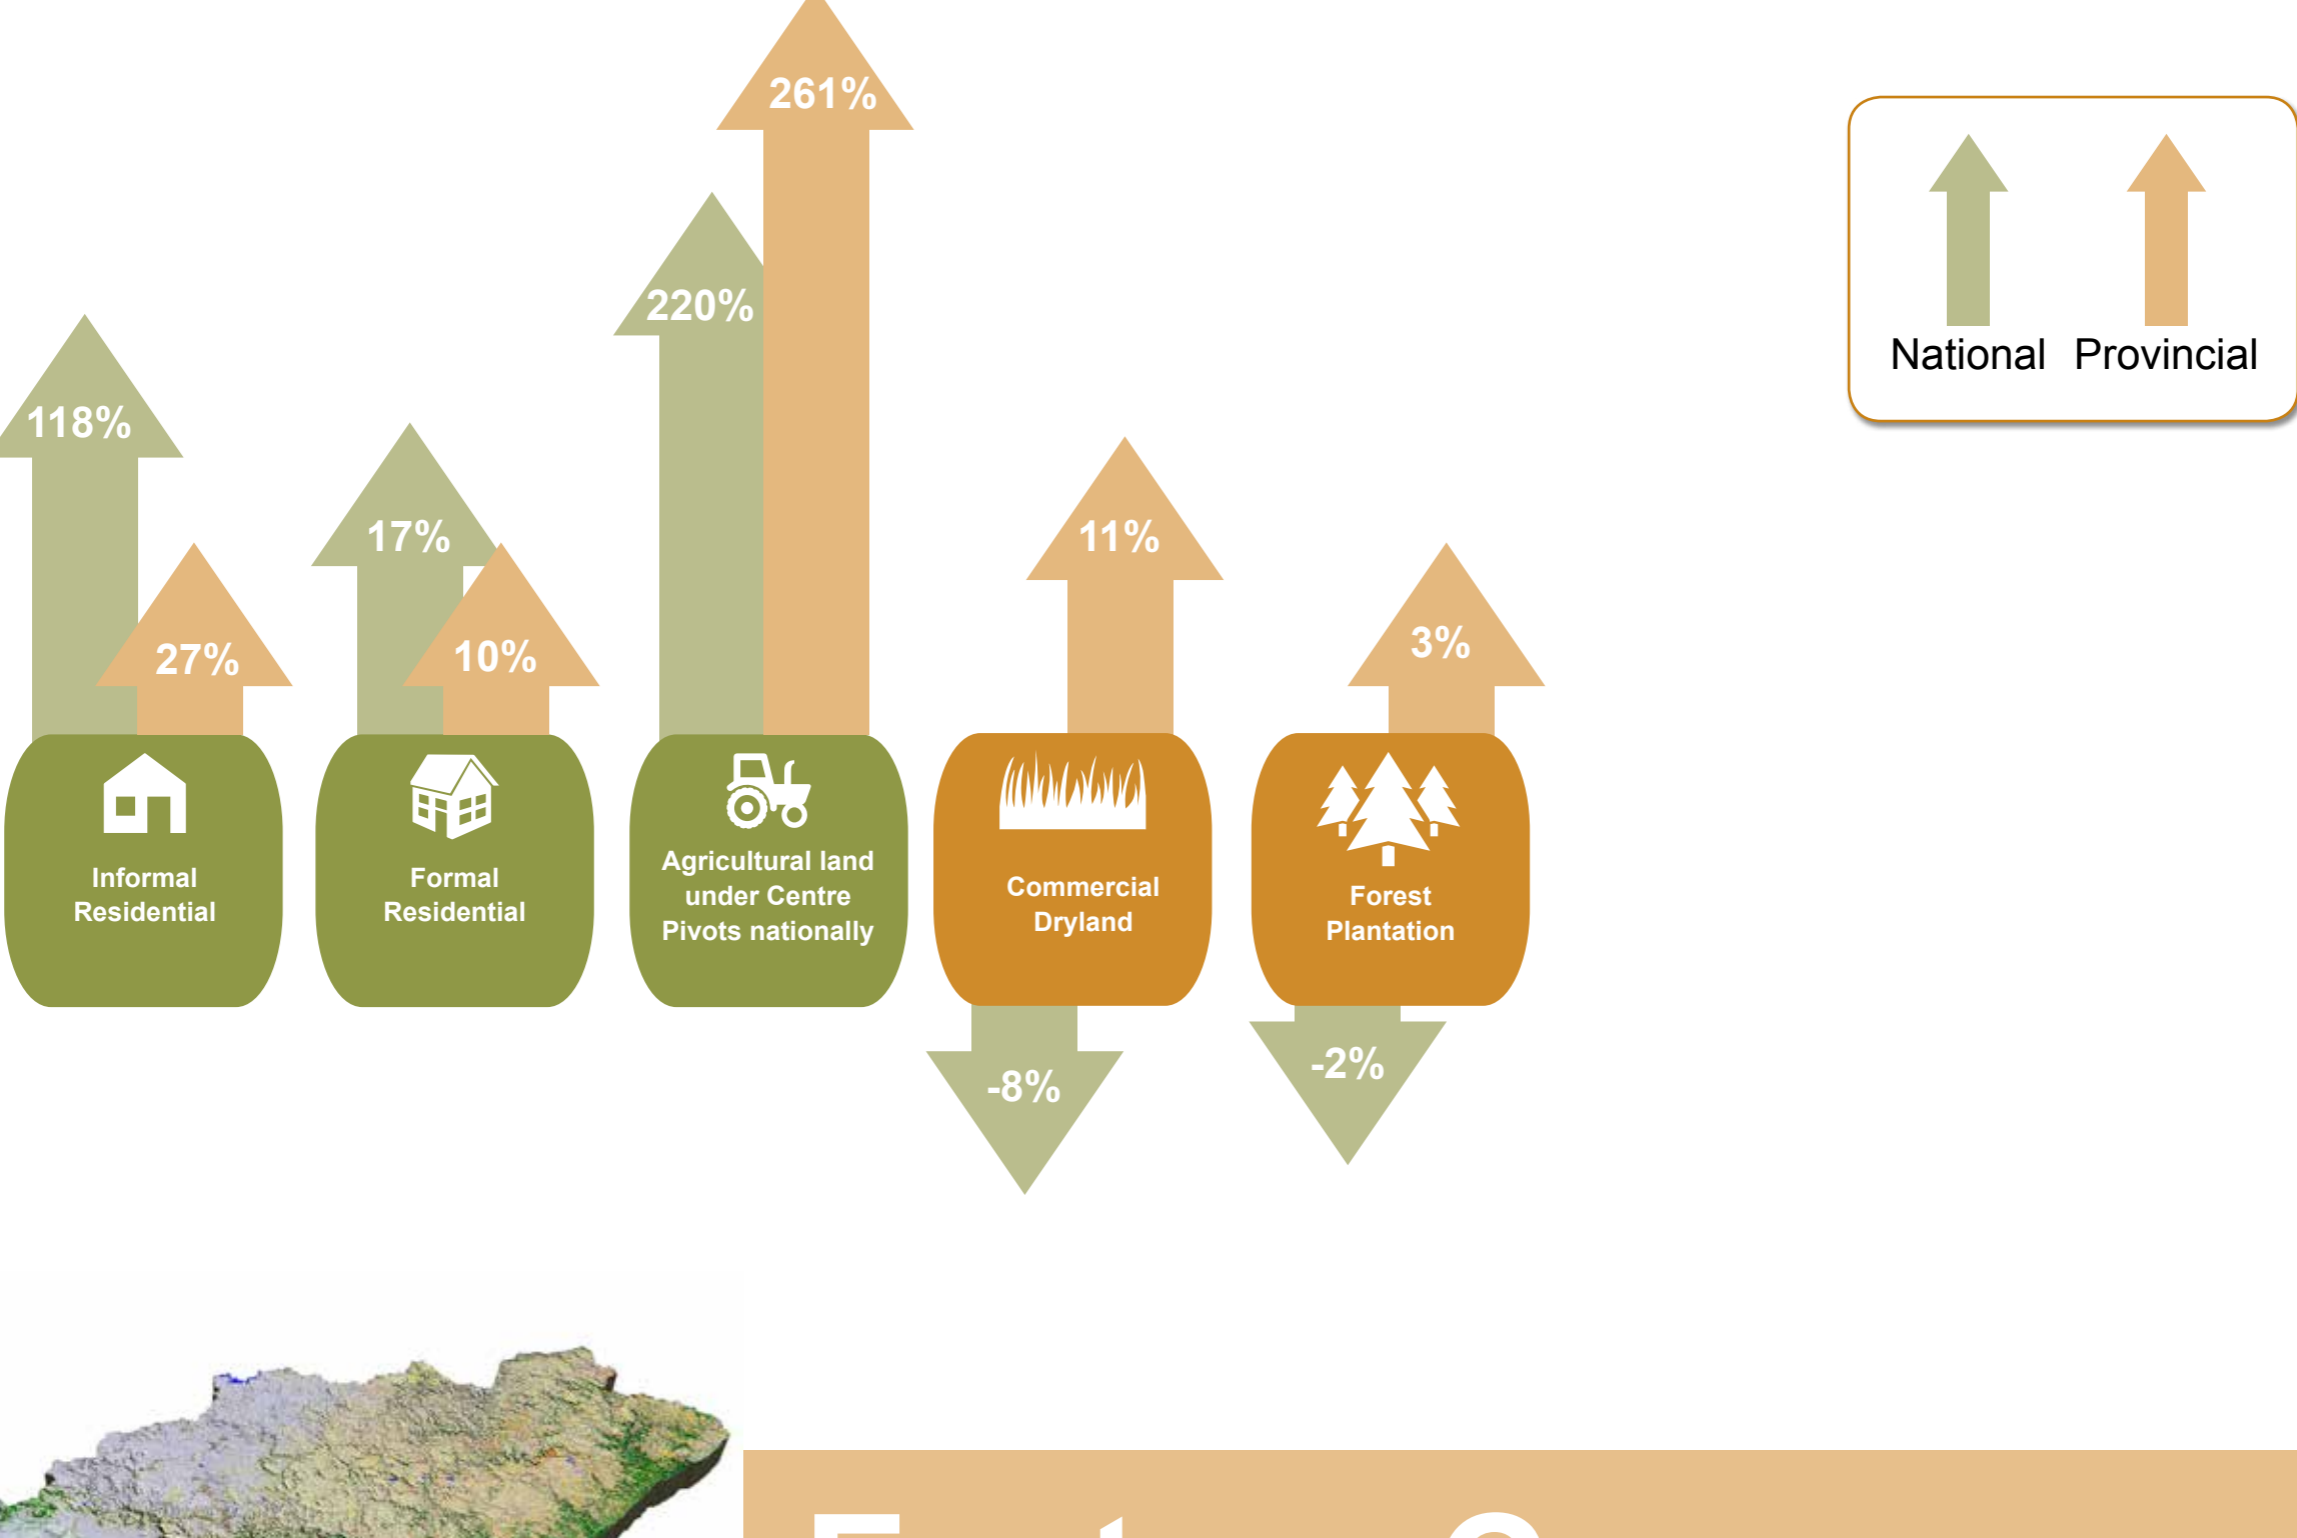

Eastern Cape