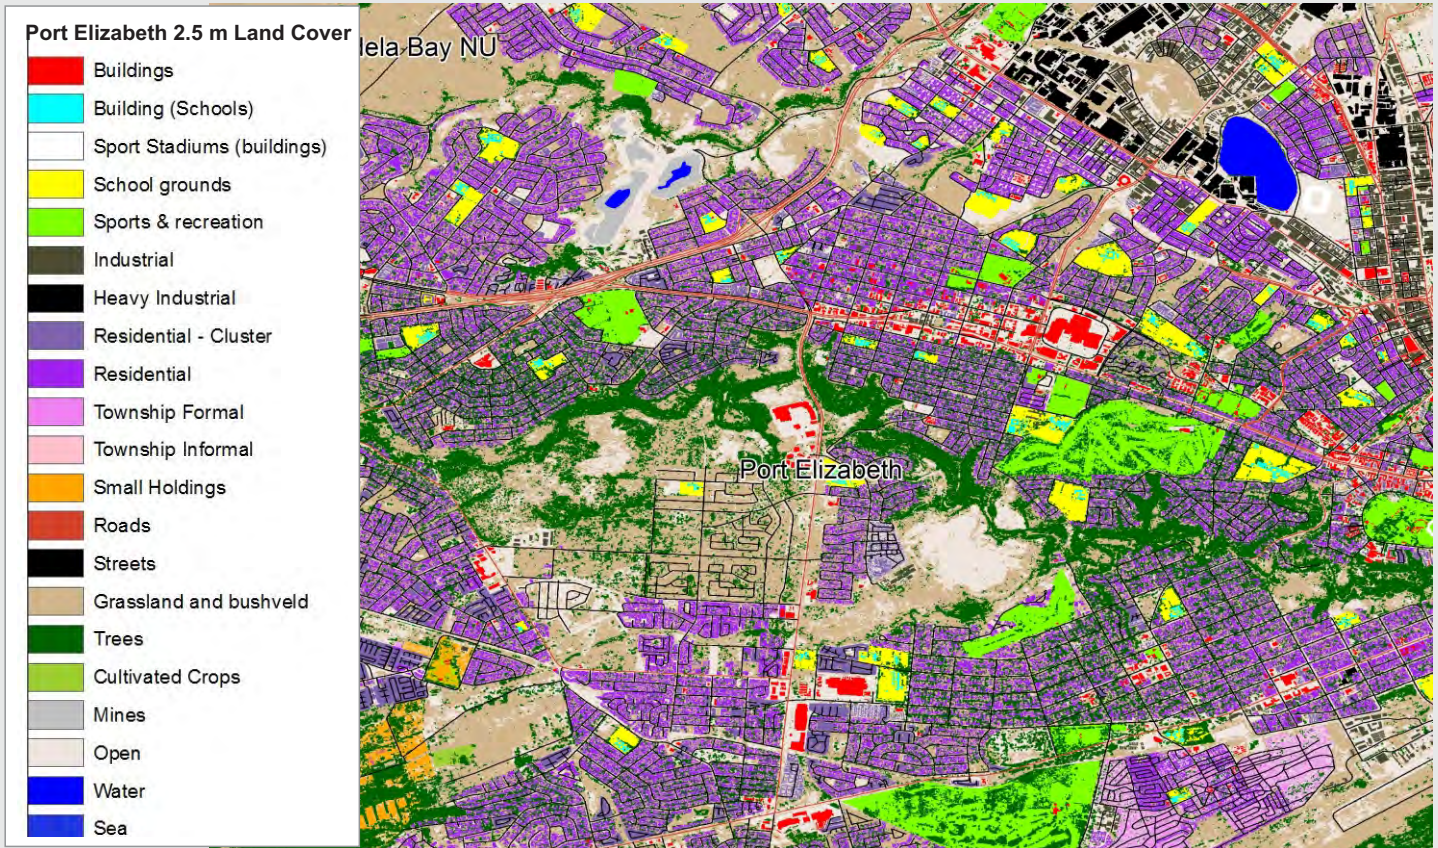

The data set contains interpretations of the urban extent, transportation routes, water features, urban open spaces and other important land cover features.

The land cover data is also available as a vector data set which summarises the primary, secondary and tertiary land cover types per EA. The percentage land cover coverage in each of the 3 categories is also reported.

FULL PRODUCT CONTENT:

Urban Land Cover data sets for 29 Cities & Towns (2.5 m)

- Raster format land cover data set mapped for the urban extent in each town / city
- Main emphasis on man-made classes (ranging from 24 to 34 classes based on the area being mapped)

Urban Land Cover data sets for 29 Cities & Towns (2.5 m) summarised per EA

- Primary, Secondary & Tertiary land cover classes per EA
- Percentage of EA covered by each of the primary, secondary & tertiary land cover classes

*EA= Stats-SA Enumerator Area

PRODUCT SUMMARY SHEET

29 CITIES & TOWNS WITH URBAN LAND COVER:

KwaZulu Natal

- eThekweni
- Msunduzi (Pietermaritzburg)
- Emnambithi (Ladysmith)
- Newcastle
- Dannhauser
- uMhlathuze (Richards Bay)